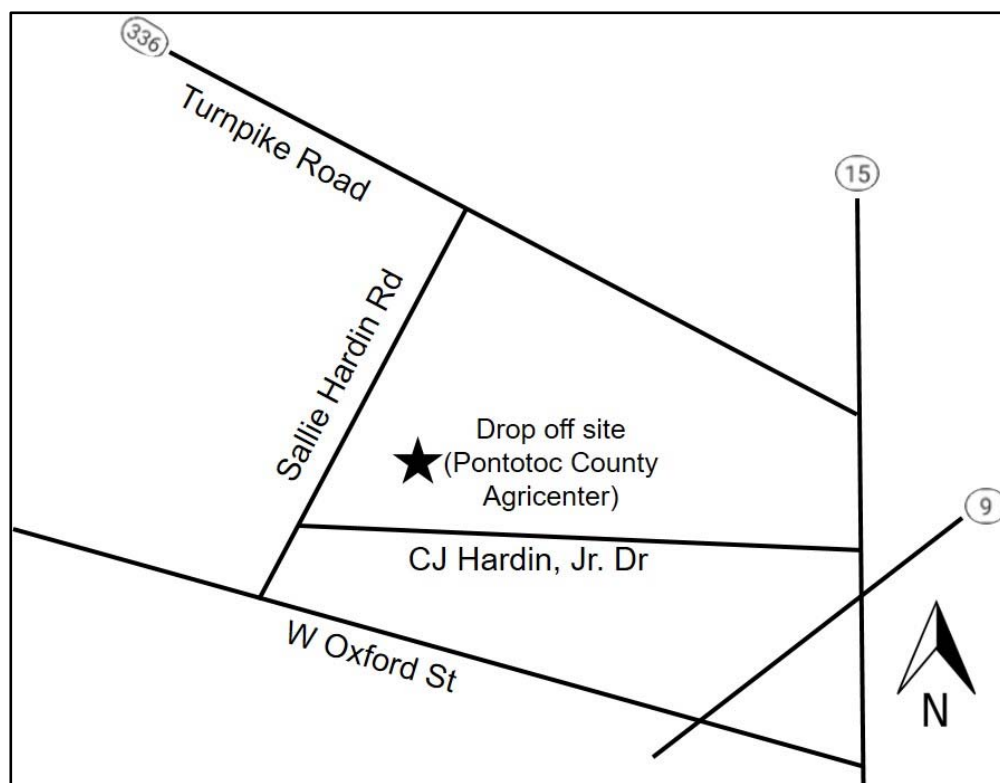

AGRICULTURAL PESTICIDE DISPOSAL DAY

WHEN:

Thursday
Nov. 19, 2020

WHERE:

Pontotoc County Agricenter
430 CJ Hardin Jr. Drive
Pontotoc, MS 38863

TIME:

8:00 a.m. to
3:00 p.m.

EQUIPMENT SPONSORS:

The Lilly Company and Toyota Material Handling

Call your county Extension office
for more information.

Waste Pesticides Accepted

Insecticides • Herbicides • Fungicides • Other Pesticide Products

RINSATES AND BULK CONTAINERS ARE NOT ACCEPTED!

FREE TO MS FARMERS